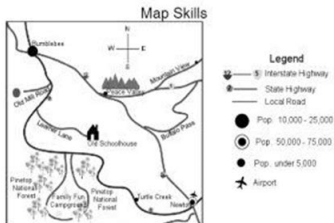

Download File PDF Map Skills Workbooks

#Jenny

Finally I get this ebook, thanks for all these I can get now!

#Rio

Cool! I'am really happy

#Markus Jensen

I did not think that this would work, my best friend showed me this website, and it does! I get my most wanted eBook

#Hun Tsu

wtf this great ebook for free?!

#Che Salsa

My friends are so mad that they do not know how I have all the high quality ebook which they do not!

#Diego Butler

so many fake sites. this is the first one which worked! Many thanks

Map Skills
Item 3324

Name _____

www.ttsbooks.com

[Download PDF version of :](#)
Map Skills Workbooks