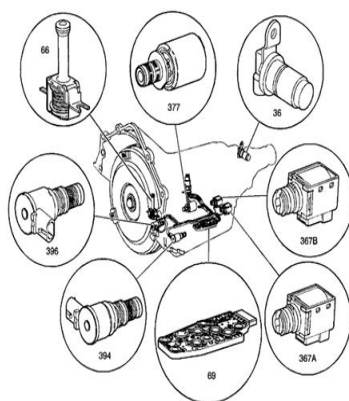

Download File PDF Manual Transmission Hard To Shift When Cold

#Jenny

Finally I get this ebook, thanks for all these I can get now!

#Rio

Cool! I'am really happy

#Markus Jensen

I did not think that this would work, my best friend showed me this website, and it does! I get my most wanted eBook

#Hun Tsu

wtf this great ebook for free?!

#Che Salsa

My friends are so mad that they do not know how I have all the high quality ebook which they do not!

#Diego Butler

so many fake sites. this is the first one which worked! Many thanks

[Download PDF version of :](#)
Manual Transmission Hard To Shift When Cold