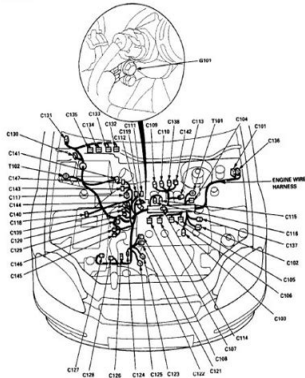

Download File PDF Honda Civic Engine Wiring Harness Diagrams

#Jenny

Finally I get this ebook, thanks for all these I can get now!

#Rio

Cool! I'am really happy

#Markus Jensen

I did not think that this would work, my best friend showed me this website, and it does! I get my most wanted eBook

#Hun Tsu

wtf this great ebook for free?!

#Che Salsa

My friends are so mad that they do not know how I have all the high quality ebook which they do not!

#Diego Butler

so many fake sites. this is the first one which worked! Many thanks

Connector or Terminal	Number of Circuits/Color	Location	Connects to	Notes

'96-'98 models and '99-'00 D16Y5 w/M/T:

[Download PDF version of :](#)
Honda Civic Engine Wiring Harness Diagrams