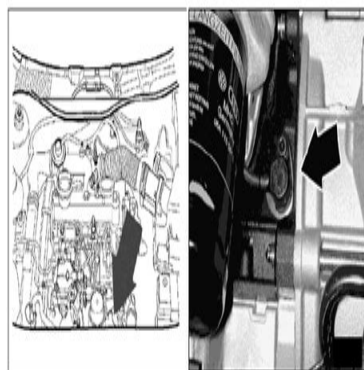

G28 Engine Speed (RPM) sensor (2.0 ltr. engine)

• on front of engine cylinder block, lower left, near flange for transmission

[Download PDF version of :](#)
2010 Volkswagen Jetta Engine Speed Sensor Location