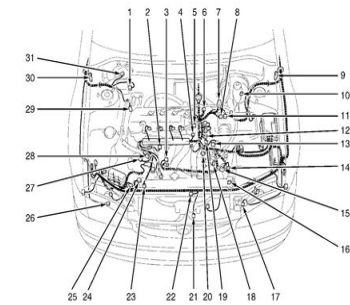

Download File PDF 200 Toyota Corolla Engine Diagram

#Jenny

Finally I get this ebook, thanks for all these I can get now!

#Rio

Cool! I'am really happy

#Markus Jensen

I did not think that this would work, my best friend showed me this website, and it does! I get my most wanted eBook

#Hun Tsu

wtf this great ebook for free?!

#Che Salsa

My friends are so mad that they do not know how I have all the high quality ebook which they do not!

#Diego Butler

so many fake sites. this is the first one which worked! Many thanks

[Download PDF version of :](#)
200 Toyota Corolla Engine Diagram